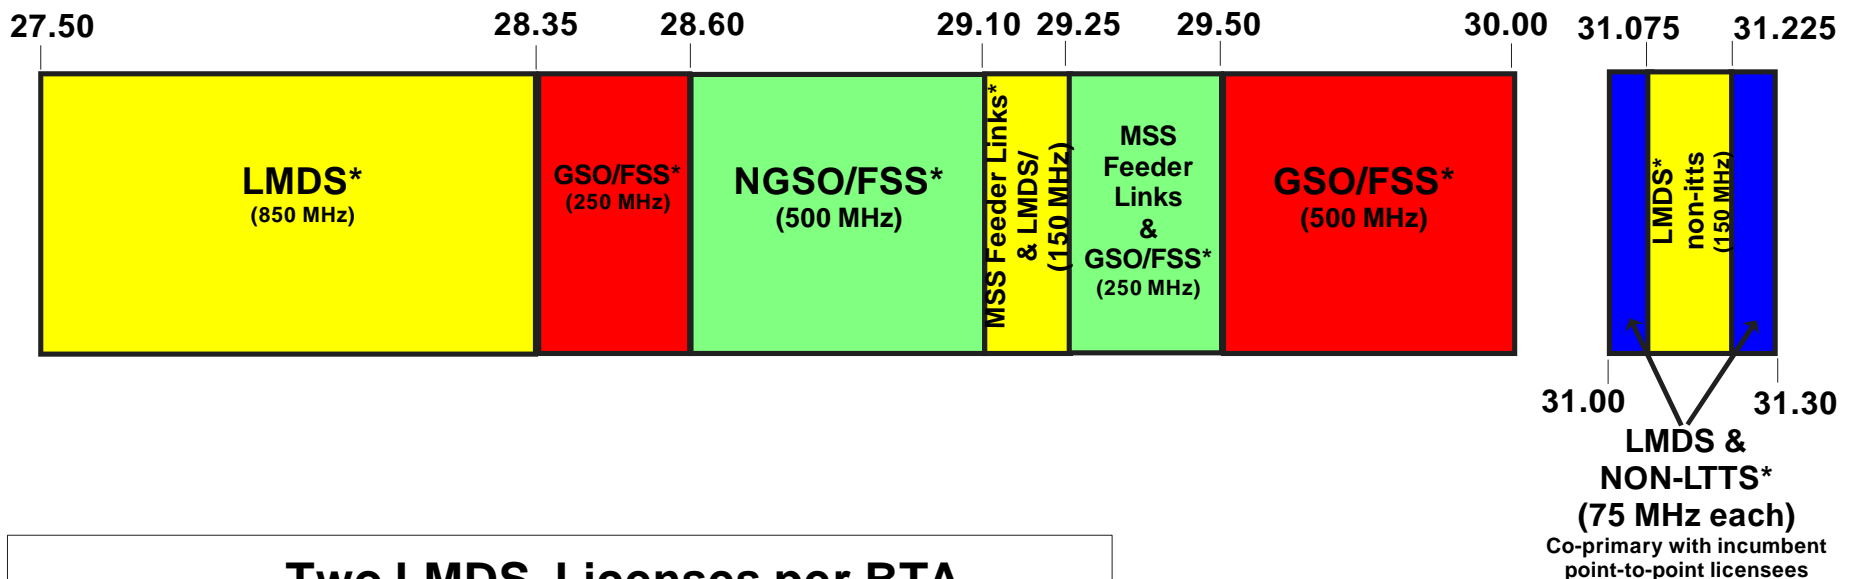

LMDS Band Allocation (Local Multipoint Distribution Service)

28 & 31 GHz Band Plan

Two LMDS Licenses per BTA

<p>Block A - 1150 MHz: </p> <p>27,500-28,350 MHz</p> <p>29,100-29,250 MHz</p> <p>31,075-31,225 MHz</p>	<p>Block B - 150 MHz: </p> <p>31,000-31,075 MHz</p> <p>31,225-31,300 MHz</p>
---	---

- Legend**
- "" - Primary Service
 - FSS - Fixed Satellite Service
 - GSO - Geostationary Orbit
 - NON-LTTS - Non-Local Television Transmission Service
 - MSS - Mobile Satellite Service
 - NGSO - Non-Geostationary Orbit